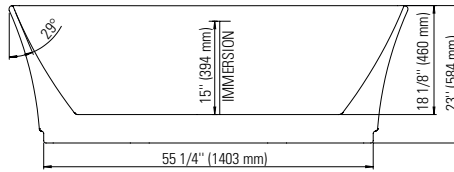

LONDON F1 3066

66 7/8" x 29 1/2" x 23" [63 gallons]

24-48 hrs

Bathtub only

LON3066F1

Mass-Air LON3066F1M
Included: 12 injectors, 750W (1 1/2h.p.) Optima blower, with 300W heating element, 72" blower hose extension, and remote control.