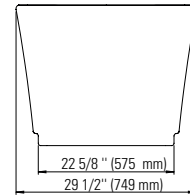

LONDON F1 3066

66 7/8" x 29 1/2" x 23" [63 gallons]

24-48 hrs

Bathtub only

LON3066F1

Mass-Air LON3066F1M
Included: 12 injectors, 750W (1 1/2h.p.) Optima blower, with 300W heating element, 72" blower hose extension, and remote control.