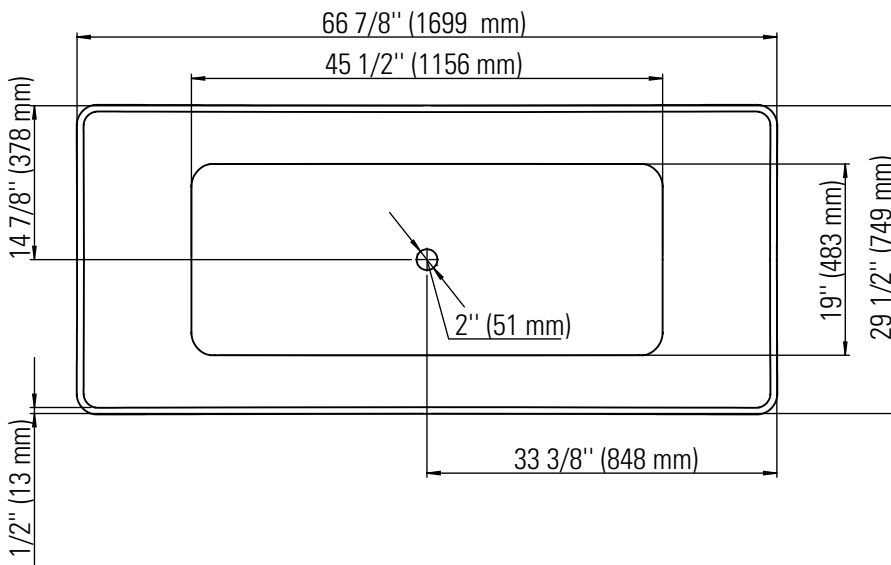

Produits Neptune
Rouge

LONDON 3066F1

Bathtub

Ajustable feet

Above-the-floor rough (AFR)

*All dimensions are approximate and subject to change without notice
Please refer to the installation guide before beginning the installation