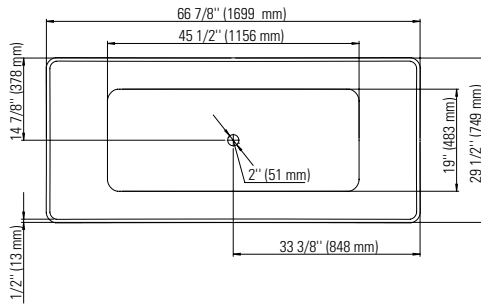

LONDON F1 3066

66 7/8" x 29 1/2" x 23" [63 gallons]

24-48 hrs

Bathtub only

LON3066F1

Mass-Air LON3066F1M
Included: 12 injectors, 750W (1 1/2h.p.) Optima blower, with 300W heating element, 72" blower hose extension, and remote control.